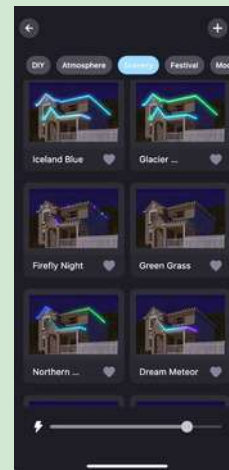

FEATURES

- FULLY CUSTOMIZABLE LIGHT DISPLAY - ALL COLORS & EFFECTS!
- CUSTOM TRACK COLORS & STYLES
- LIGHTS SPACED 8" APART
- LIMITED LIFETIME WARRANTY*
- WI-FI & APP BASED
  - CONTROL FROM ANYWHERE
- ORIENTED DOWN OR OUT
- EASY TO USE & INSTALL
- CAN SYNC TO MUSIC
- UNLIMITED FUNCTIONS

Omni Perimeter Lights are controlled by the click of a button on the app!