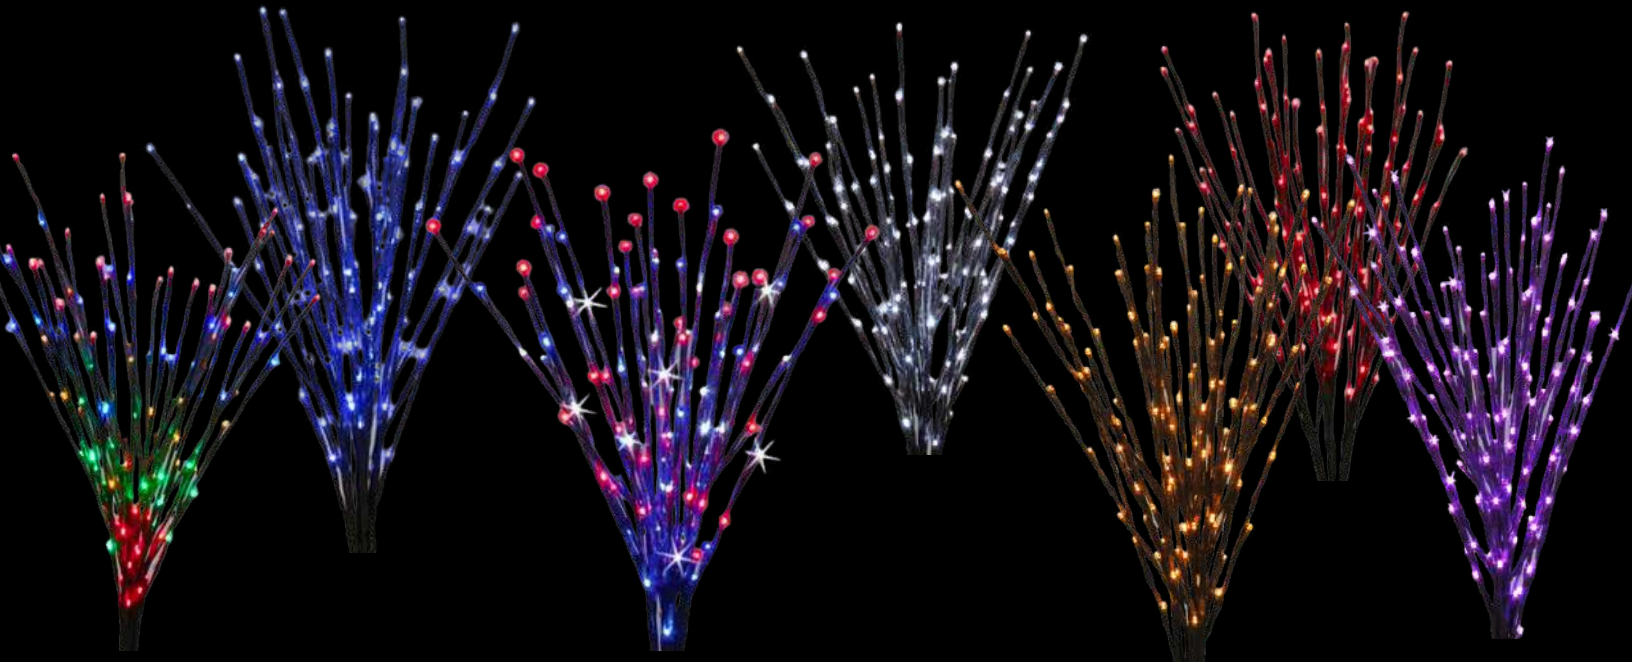

GROUND DECOR Light Bursts

Great for both indoor and outdoor use, LED Light Bursts consist of one 36" ground stake with wrapped wire stems.

SIZES AVAILABLE: 36"

FRAME COLORS AVAILABLE: BROWN, BLACK & WHITE

LIGHT DISPLAY: STEADY OR TWINKLE

COLORS AVAILABLE: WARM WHITE, PURE WHITE, RED, GREEN, BLUE, ORANGE, PURPLE, GOLD, MULTICOLOR, BLUE/PURE WHITE, RED/PURE WHITE, GREEN/PURPLE, ORANGE/PURPLE, RED/PURE WHITE/BLUE, RED/GREEN, RED/WARM WHITE/GREEN