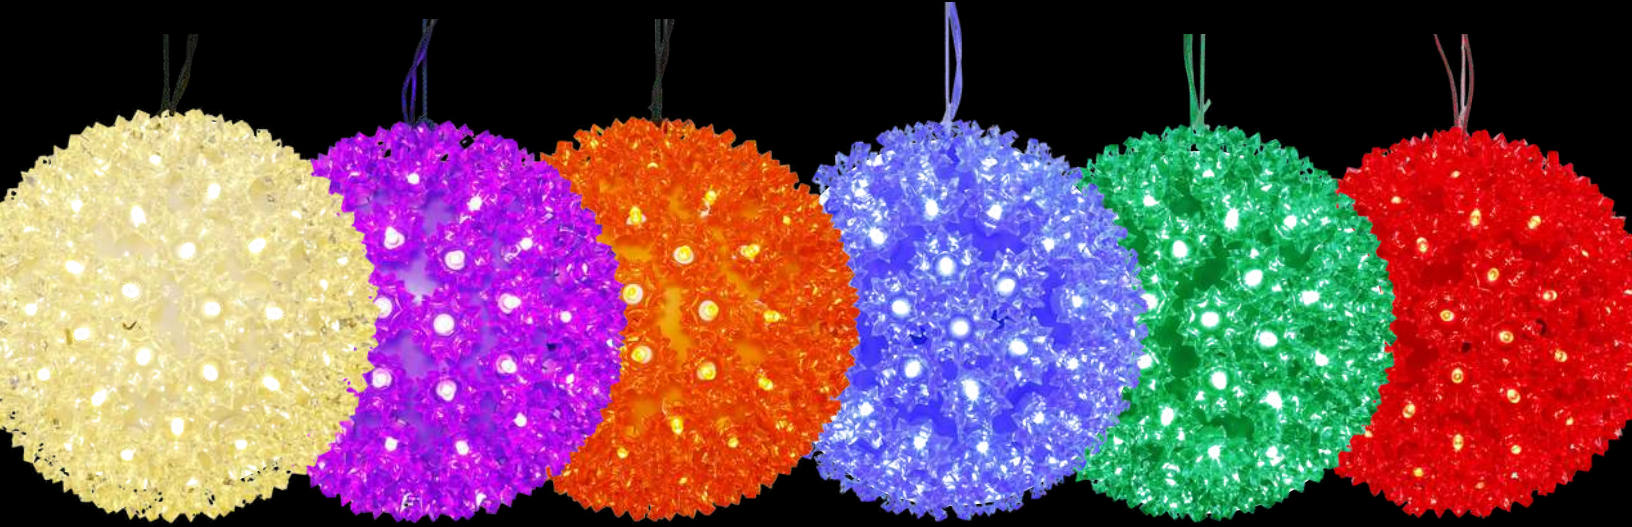

32" Spritzers

Warm White, Pure White
RGBWW & RGBPW

Spritzers available in White & Green Wrap

HANGING DECOR

Shimmering Spheres

With vibrant, metallic wraps, LED Shimmering Spheres are beautiful both day and night! LED lights match the wrap color on each sphere and are accented by twinkling white lights, giving the shimmering spheres an eye-catching sparkle.

SIZES AVAILABLE: 12", 16", 20"

COLORS AVAILABLE: WARM WHITE ON GOLD FRAME, WARM WHITE ON SILVER FRAME, PURE WHITE, RED, BLUE, GREEN, MULTICOLOR

HANGING DECOR

Starlight Spheres

These brilliant orbs of light add a pop of color to trees, yards, and porches! The spheres' 5MM LED bulbs are encased within a decorative star-shaped acrylic design. Weather resistant construction allows for year-round display, and stackable plugs provide for convenient installation.

SIZES AVAILABLE: 6", 7.5", 10"
COLORS AVAILABLE: WARM WHITE, PURE WHITE, COOL WHITE, RED, BLUE, GREEN, PURPLE, GOLD, ORANGE, PINK, & MULTICOLOR

HANGING DECOR

Foldable Spheres

Steady Foldable Spheres

15" & 20" Brown Frame: