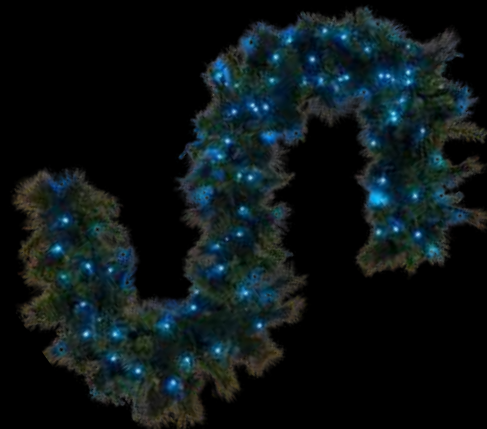

RGB 5MM LIGHT SETS

1 Light set, 78 different modes!

**CHANGE UP YOUR
DISPLAY NIGHTLY AT
THE PRESS OF A
BUTTON!**

RGBWW - FOLIAGE

Wreaths

SIZES AVAILABLE: 30", 36", 48", 60", 72"

Garland

SIZES AVAILABLE: 9' X 14"