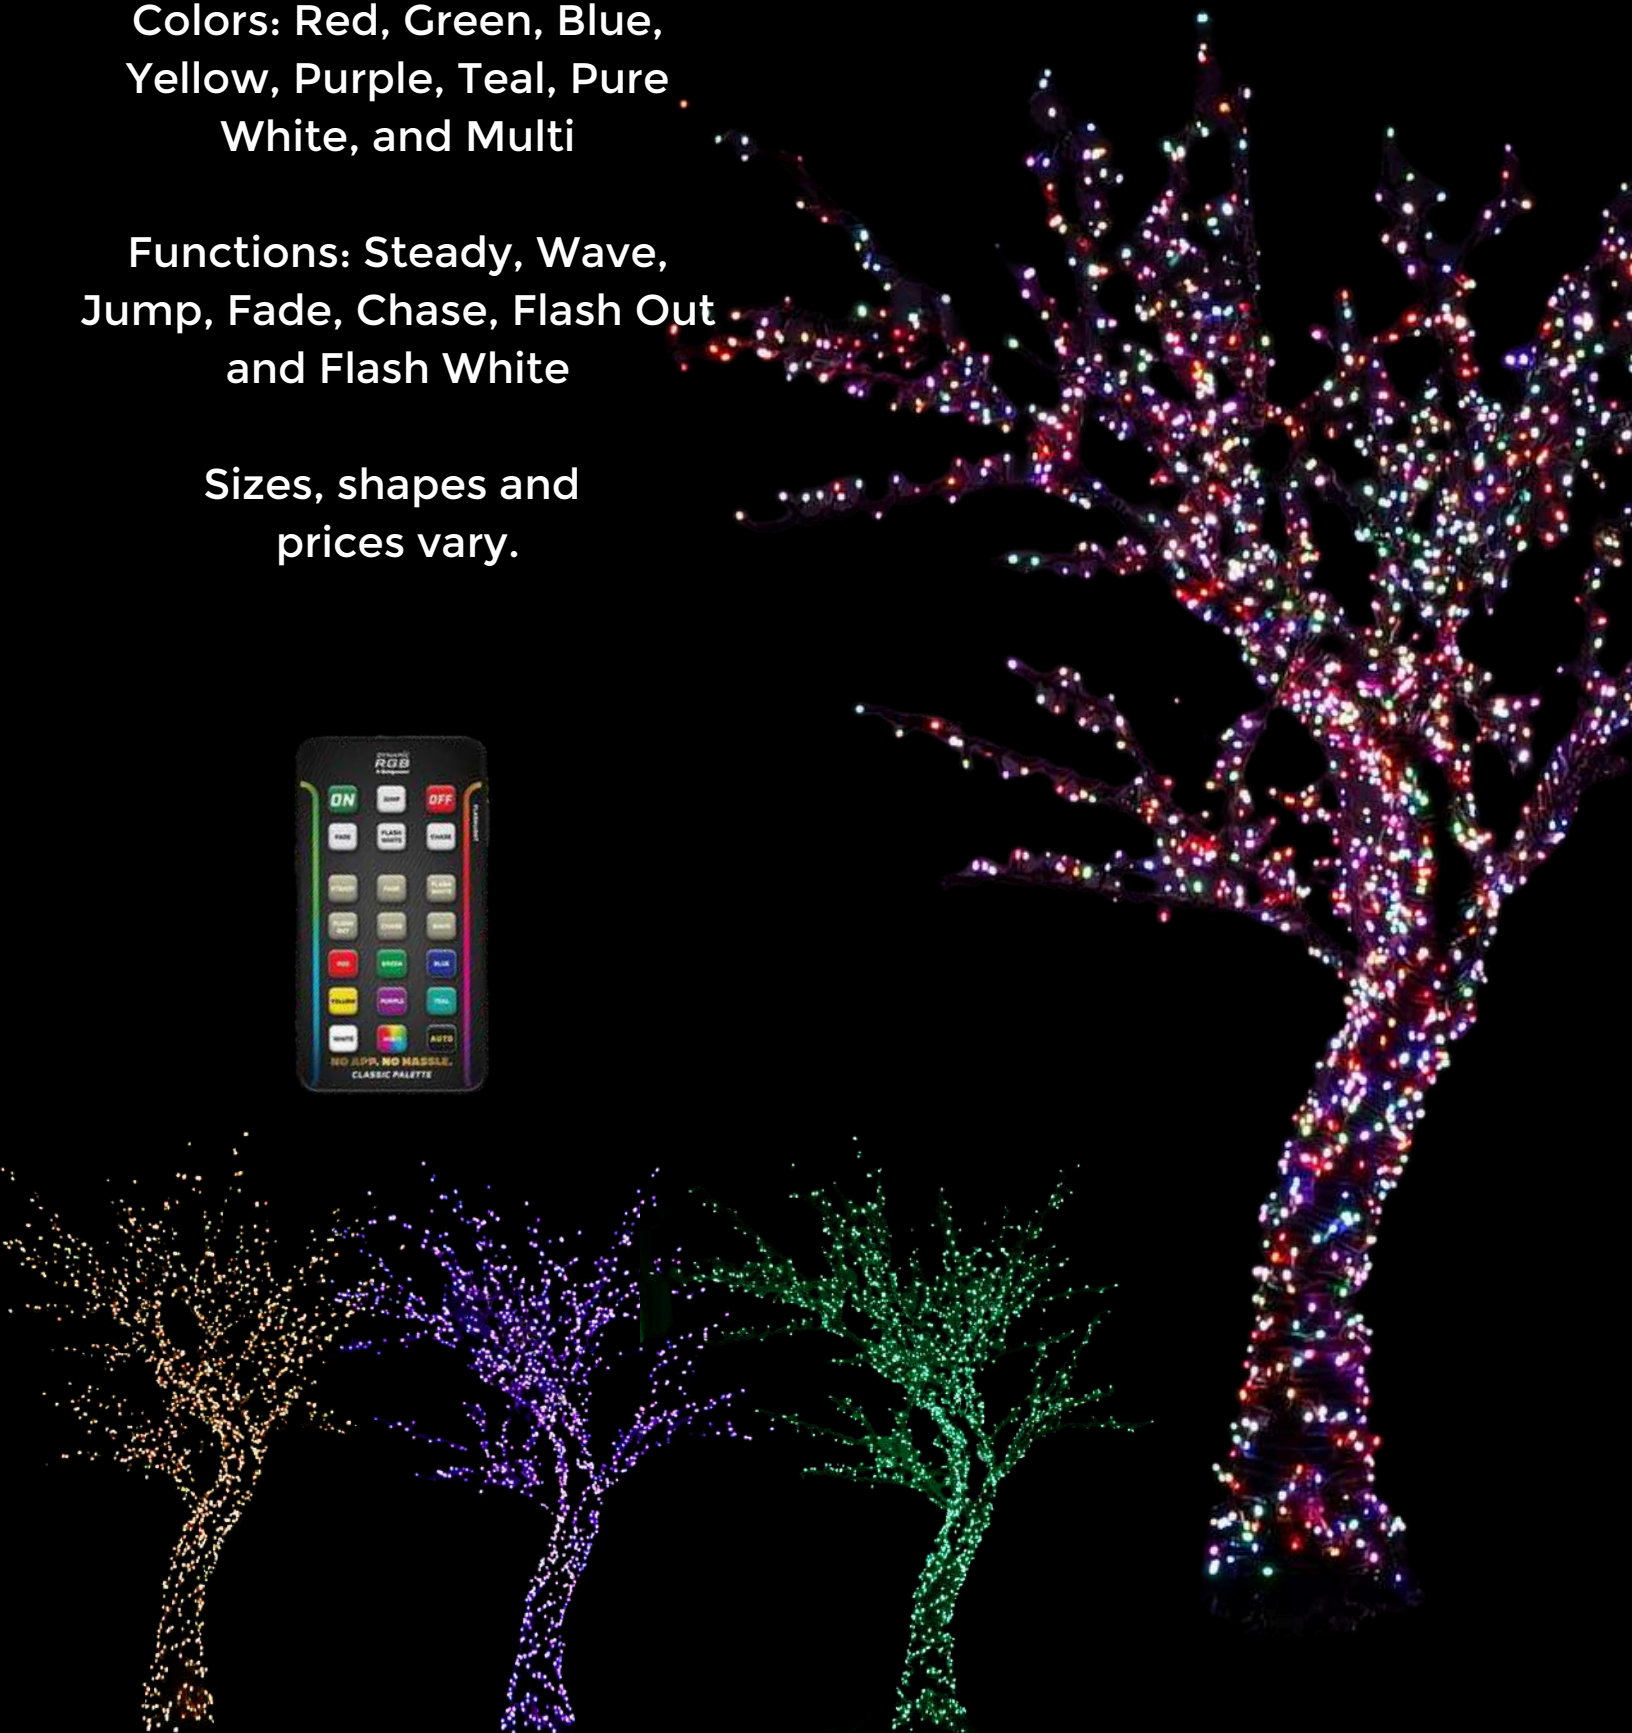

SPECIAL EVENTS

RGB Color-Changing Trees

Colors: Red, Green, Blue,
Yellow, Purple, Teal, Pure
White, and Multi

Functions: Steady, Wave,
Jump, Fade, Chase, Flash Out
and Flash White

Sizes, shapes and
prices vary.