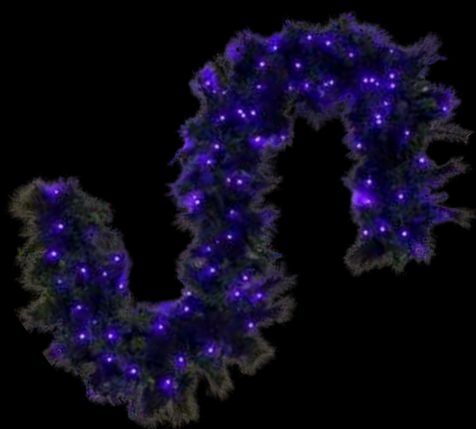

RGB 5MM LIGHT SETS

1 Light set, 78 different modes!

**CHANGE UP YOUR
DISPLAY NIGHTLY AT
THE PRESS OF A
BUTTON!**

RGBWW - FOLIAGE

Wreaths

SIZES AVAILABLE: 30", 36", 48", 60", 72"

Garland

SIZES AVAILABLE: 9' X 14"