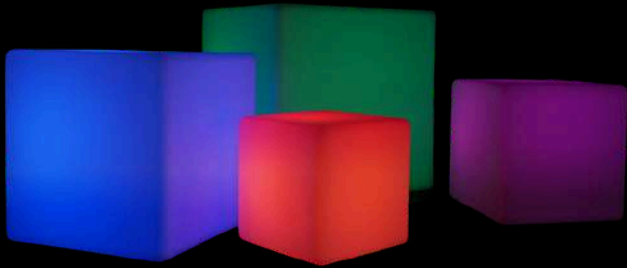

Functions: Steady, Wave,
Jump, Fade, Chase, Flash Out
and Flash White

Sizes, shapes and
prices vary.

SPECIAL EVENTS RGB Illumination Pieces

Illumination pieces create a fun ambiance for events! These pieces are made from Fiber Reinforced Plastic for durability, and feature adjustable brightness of light and color patterns with a simple remote.