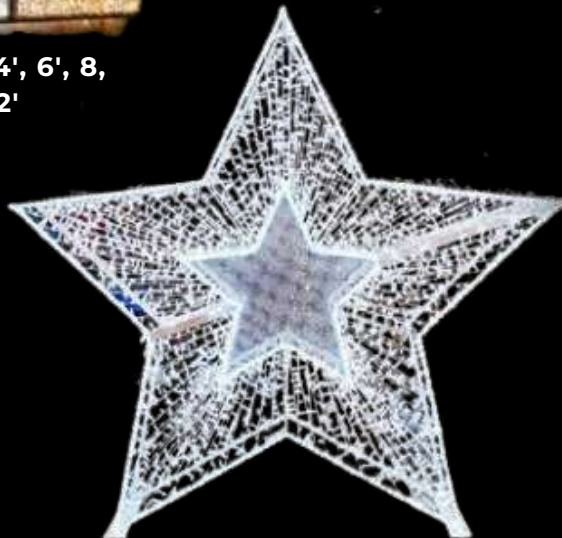

3D GIFT BOX 10' H X 7.5' W

DEER 4', 6', 10'

12", 18", 24", 30", 36", 48"
PACKAGE

GIFT BOX 4', 6', 8,
10', 12'

ORNAMENT 4', 6', 10'

STAR 8' H X 8' W

TRUMPET ANGELS 8', 10', 12'

CONE TREES 8', 12', 16'