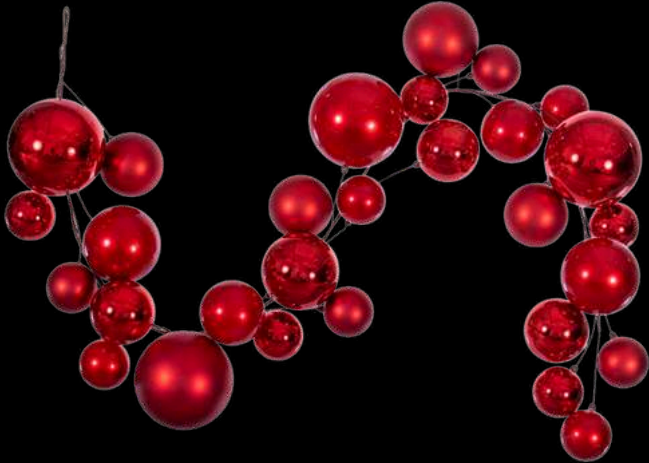

INTERIOR/EXTERIOR TREES

Specialty Ornaments

6' Branched Ball Garland

Instantly decorate garland with these branched ornaments!