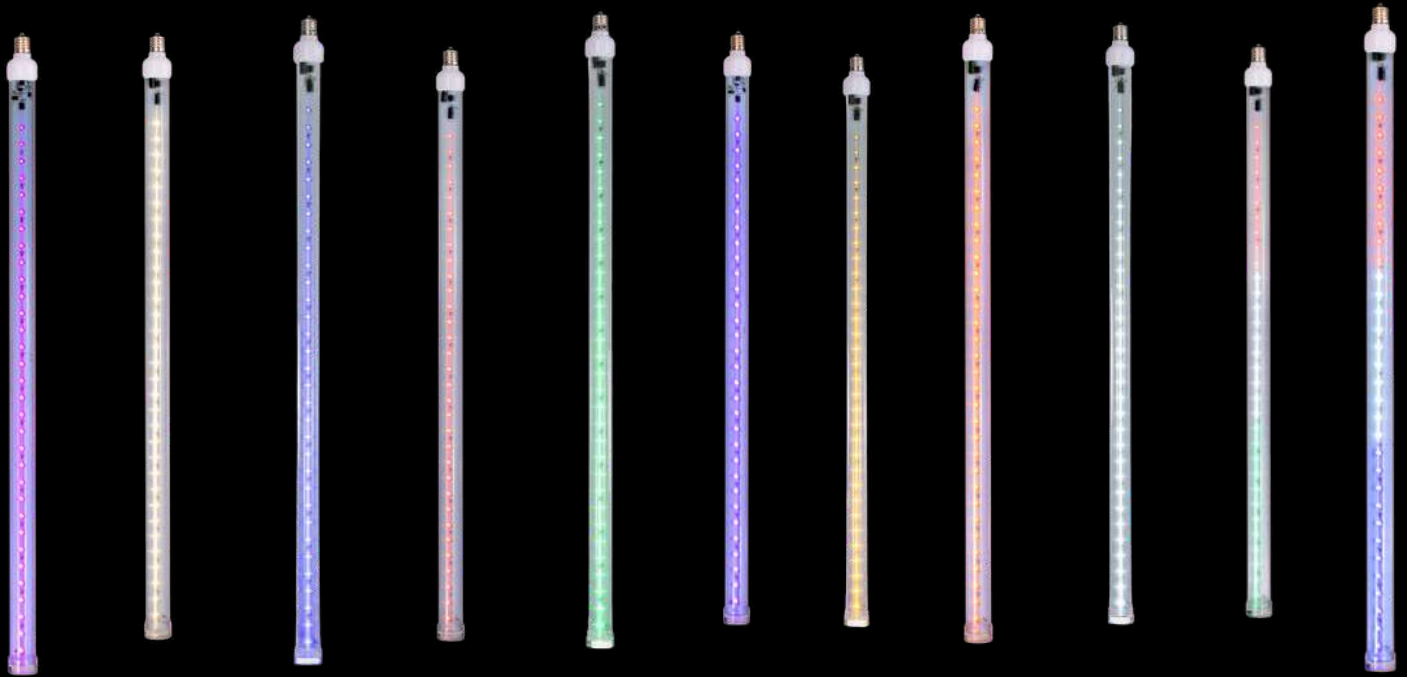

SIZES AVAILABLE: 12", 16", 20"

COLORS AVAILABLE: WARM WHITE ON GOLD FRAME, WARM WHITE ON SILVER FRAME, PURE WHITE, RED, BLUE, GREEN, MULTICOLOR

HANGING DECOR

Starlight Spheres

These brilliant orbs of light add a pop of color to trees, yards, and porches! The spheres' 5MM LED bulbs are encased within a decorative star-shaped acrylic design. Weather resistant construction allows for year-round display, and stackable plugs provide for convenient installation.

SIZES AVAILABLE: 6", 7.5", 10"
COLORS AVAILABLE: WARM WHITE, PURE WHITE, COOL WHITE, RED, BLUE, GREEN, PURPLE, GOLD, ORANGE, PINK, & MULTICOLOR

HANGING DECOR

Foldable Spheres

Steady Foldable Spheres

15" & 20" Brown Frame:

Warm White, Pure White, Blue, Green, Orange, Red

32" & 40" Brown Frame:

Warm White

RGBWW Foldable Spheres

16" Brown, or White Frame

24" Brown & White Frame

36" Brown & White Frame

RGB Foldable Spheres

12"/16" Silver Frame

HANGING DECOR

Light Drops

Tube style LED Light Drops feature LED lighting in a top-to-bottom motion for a raindrop effect.

12" Light Drops

Warm White

Pure White

Cool White