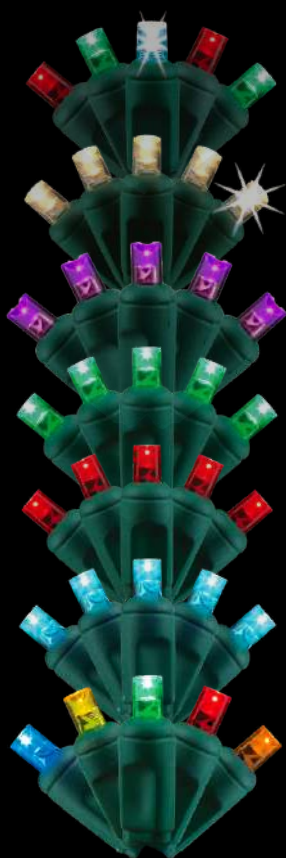

Offering many fun and creative functions and colors, the RGB C9 Bulbs are sure to bring a fun experience to all holiday displays. These action packed lights are quickly and easily adjusted using a basic remote control.

RGB 5MM LIGHT SETS

1 Light set, 78 different modes!

**CHANGE UP YOUR
DISPLAY NIGHTLY AT
THE PRESS OF A
BUTTON!**

RGBWW - FOLIAGE

Wreaths

SIZES AVAILABLE: 30", 36", 48", 60", 72"

Garland

SIZES AVAILABLE: 9' X 14"