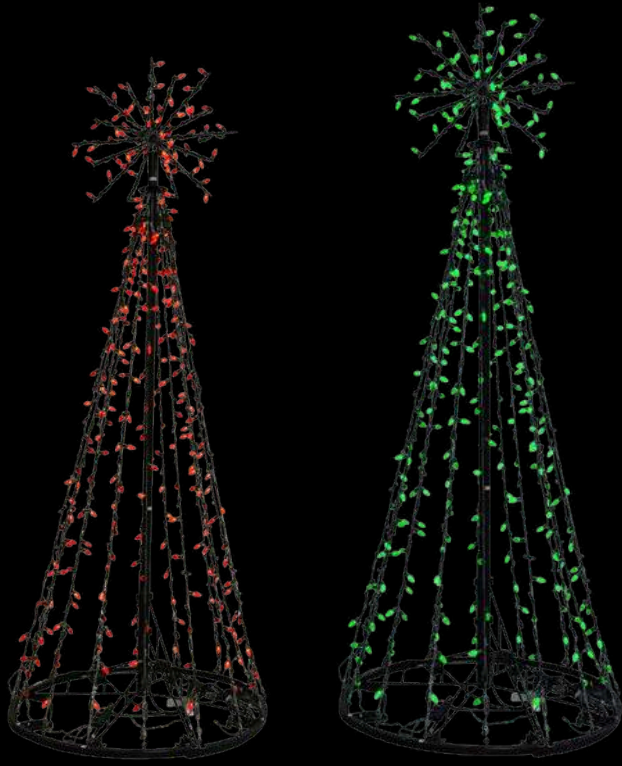

**WARM WHITE TO MULTI ON
SILVER**
4.0', 5.5', 6.5'

Birch Trees

PURE WHITE TWINKLE
4.0', 5.5', 6.5'

WARM WHITE TO MULTI
4.0', 5.5', 6.5'

TREES

Tree of Lights

LED Tree of Lights

Trees of Lights are a great addition to any display. These trees are offered in both 12' and 15' options. The star on top completes the overall appearance of the tree! Perfect for large yards or on top of commercial roof tops.