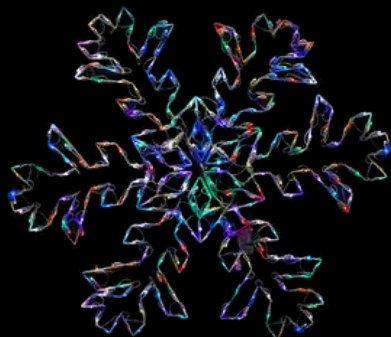

RGBWW

RGB SNOWFLAKE